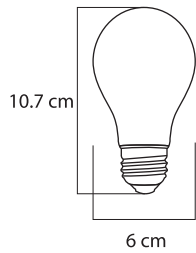

S00614

S00615

**LED A19 4W E26
130V DIMEABLE**

4 E26 130V 48

30,000 hrs

Temperatura

20K

DIMEABLE