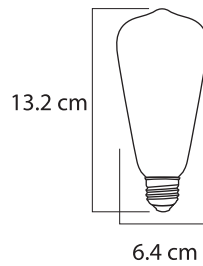

S00613

S00614

S00615

**LED A19 4W E26
130V DIMEABLE**

4 E26 130V 48

30,000 hrs

Temperatura

20K

DIMEABLE

**LED ST64 4W E26
130V DIMEABLE**

4 E26 130V 48

30,000 hrs

Temperatura

20K

DIMEABLE

**LED G95 4W E26
130V DIMEABLE**

4 E26 130V 48

30,000 hrs

Temperatura

20K

DIMEABLE